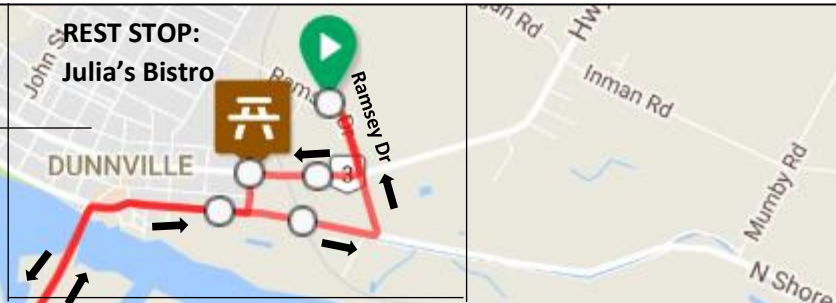

# Dunnville Grand Tour Aug 18<sup>th</sup> Saturday 25 km

TRUE EXPERIENCE RIDE

Distance: 26.6 km      Elevation Gain: 39m  
 Estimated moving time:  
**START TIME: 9:30 – 10:00**  
**Dunnville Grand Tour Headquarters: 905 741 2229**  
**IN CASE OF EMERGENCY PLEASE CALL: 911**