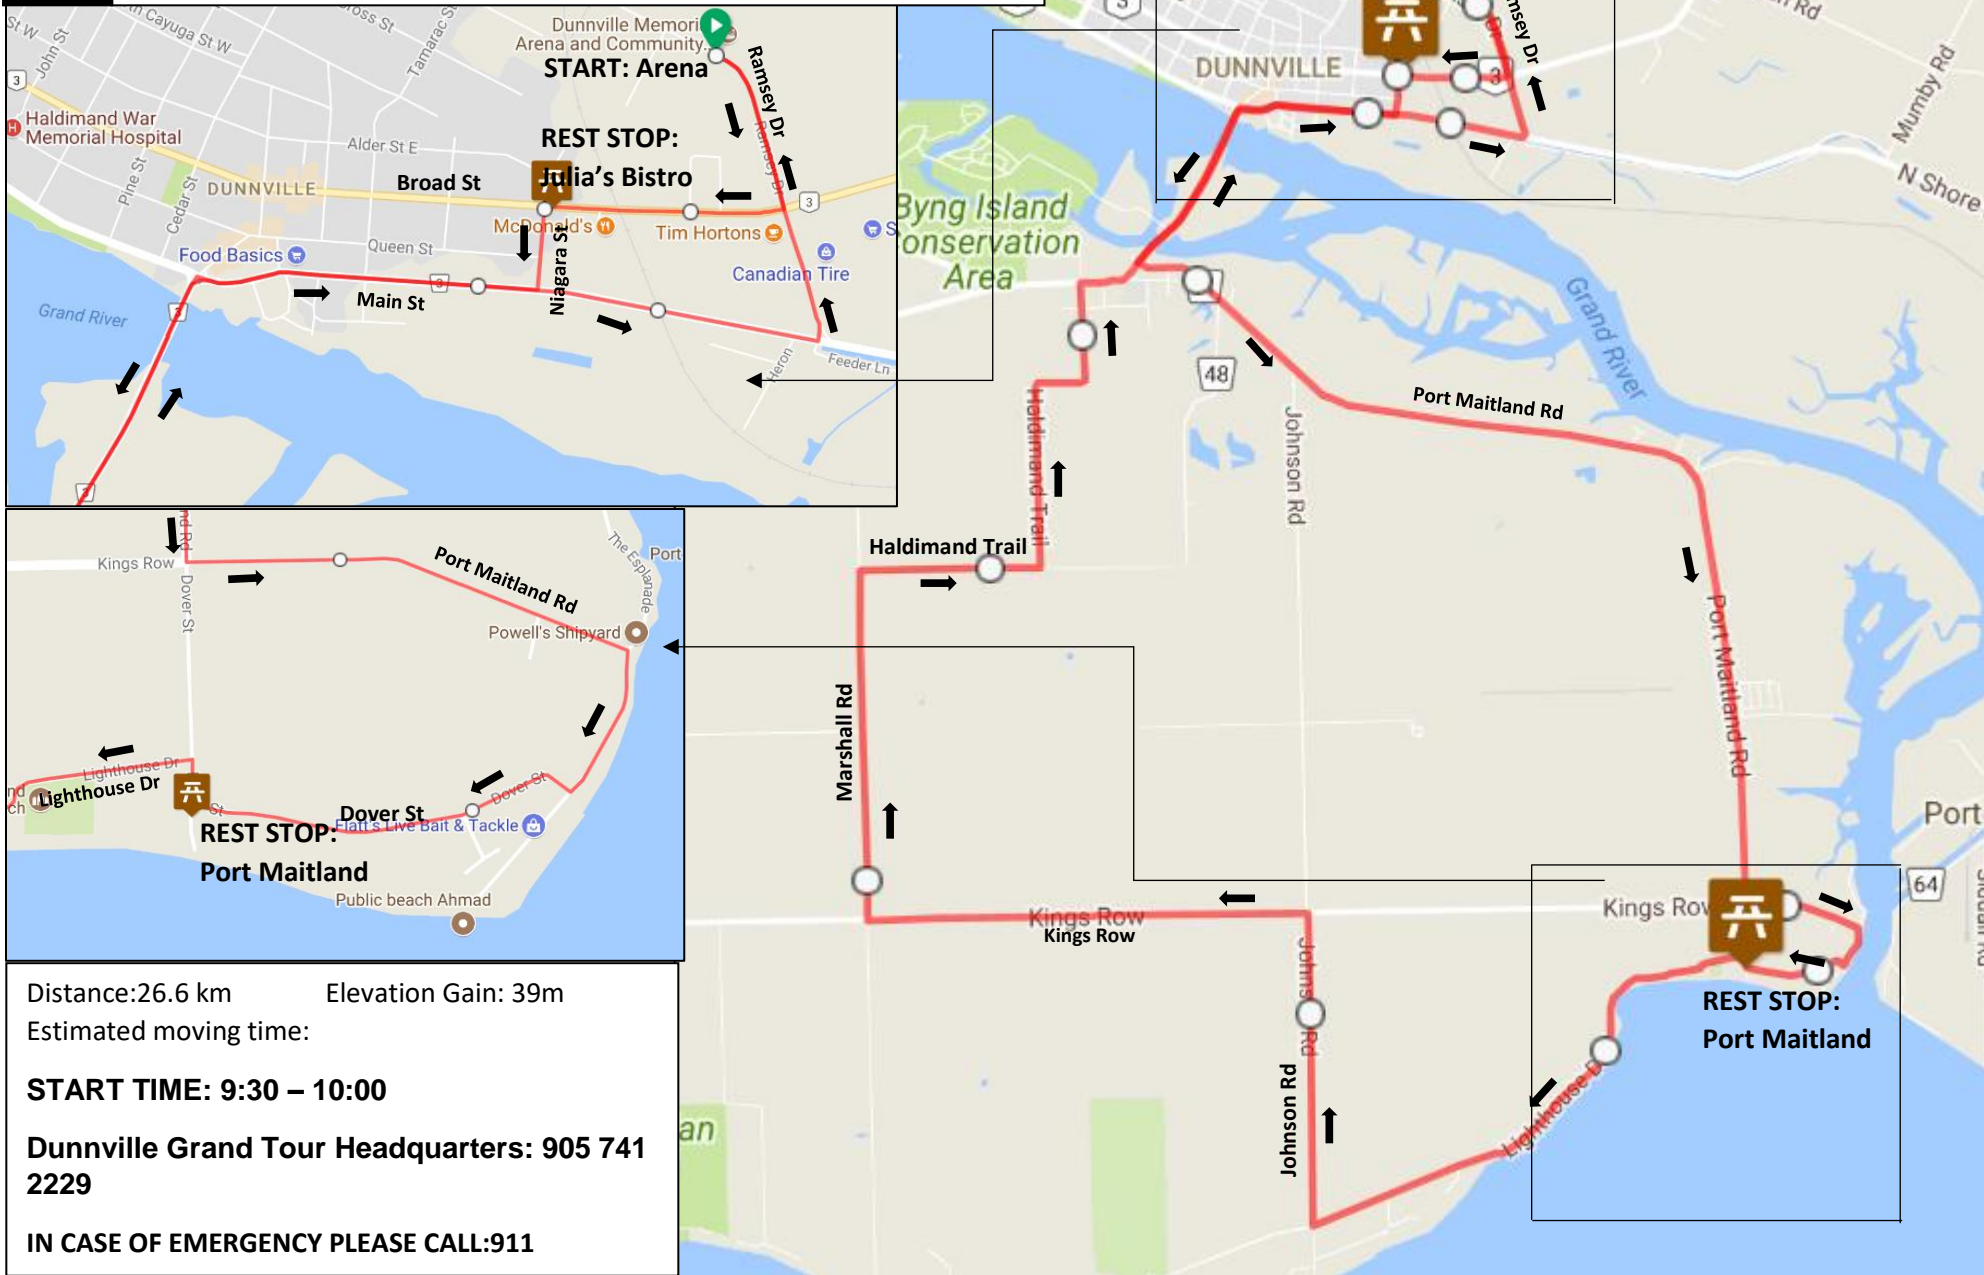

# Dunnville Grand Tour Aug 18<sup>th</sup> Saturday 25 km

TRUE EXPERIENCE RIDE

Distance: 26.6 km      Elevation Gain: 39m  
 Estimated moving time:  
**START TIME: 9:30 – 10:00**  
**Dunnville Grand Tour Headquarters: 905 741 2229**  
**IN CASE OF EMERGENCY PLEASE CALL: 911**