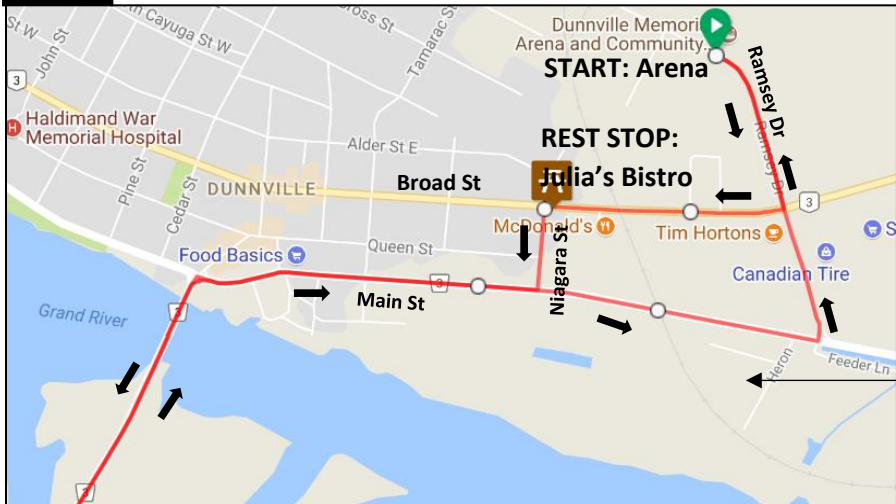

# Dunnville Grand Tour Aug 18<sup>th</sup> Saturday 25 km

TRUE EXPERIENCE RIDE

Distance: 26.6 km      Elevation Gain: 39m  
 Estimated moving time:  
**START TIME: 9:30 – 10:00**  
**Dunnville Grand Tour Headquarters: 905 741 2229**  
**IN CASE OF EMERGENCY PLEASE CALL: 911**